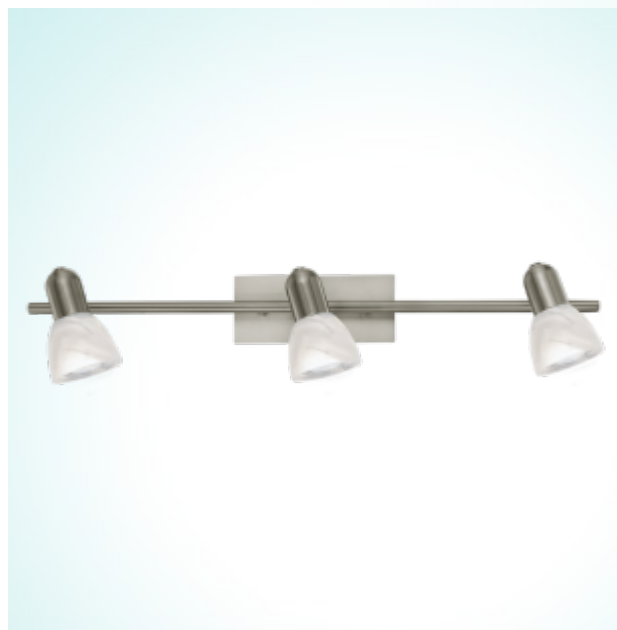

86215

ARES 1

General Information

Article:	86215
Lighting Type:	spot
Collection:	Basic - shelf
EAN Code:	9002759862152

Dimensions

Depth:	580 mm
Width:	70 mm
Weight:	1.046 kg

Illuminant

Socket:	E14
Illuminant:	E14-ILLU
Delivery:	excl.
Max. Wattage:	3x 40W
Suitable for:	A++ - E

Material & Colour

Enclosure Material:	steel
Enclosure Colour:	satin nickel
Glass / Shade Material:	alabaster glass
Glass / Shade Colour:	white

Technical Information

Protection Rating:	IP20
Protection Class:	1
Line Voltage:	220-240V,50/60Hz
Operation Voltage:	220-240V,50/60Hz

Technical changes reserved